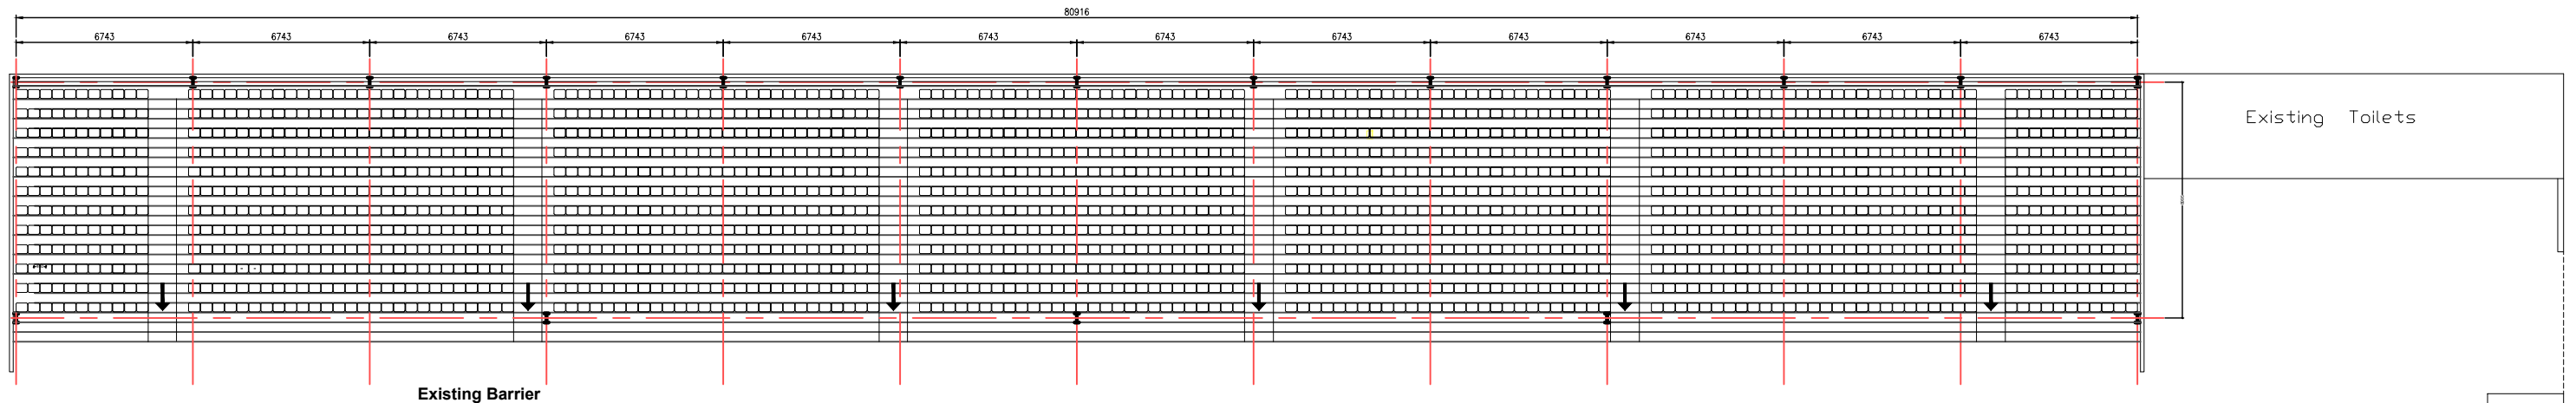

Existing Seating Plan (Total
1944no.)

Client
Lincoln City Fc

Project
Stacey West Stand Extension

Drawing
Existing Floor / Seating Plan

Scale
1:250@A3

Drawn by
SJP

Checked by

Drawing Number
LCFC-LDM-XX-DR-A-0002

Revision