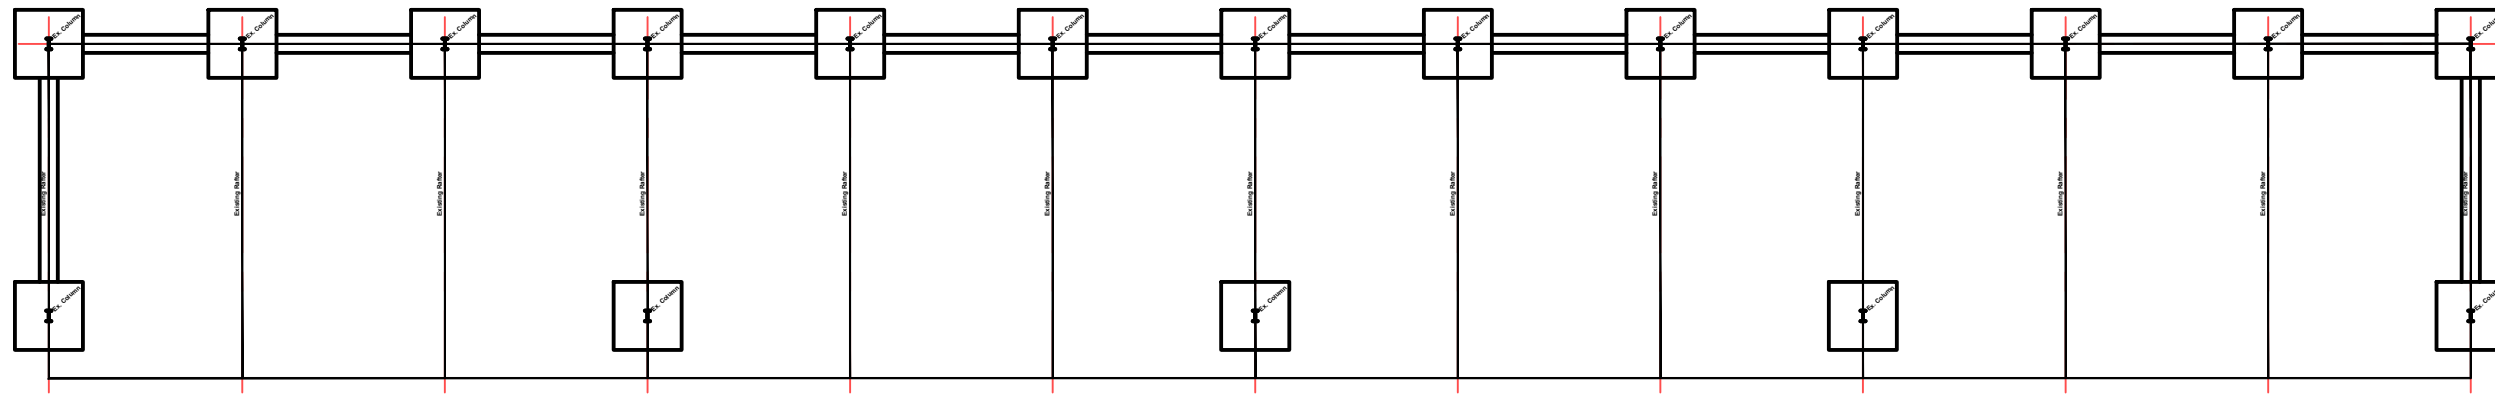

Rev	Description	Date

Existing Foundations and Roof Plan