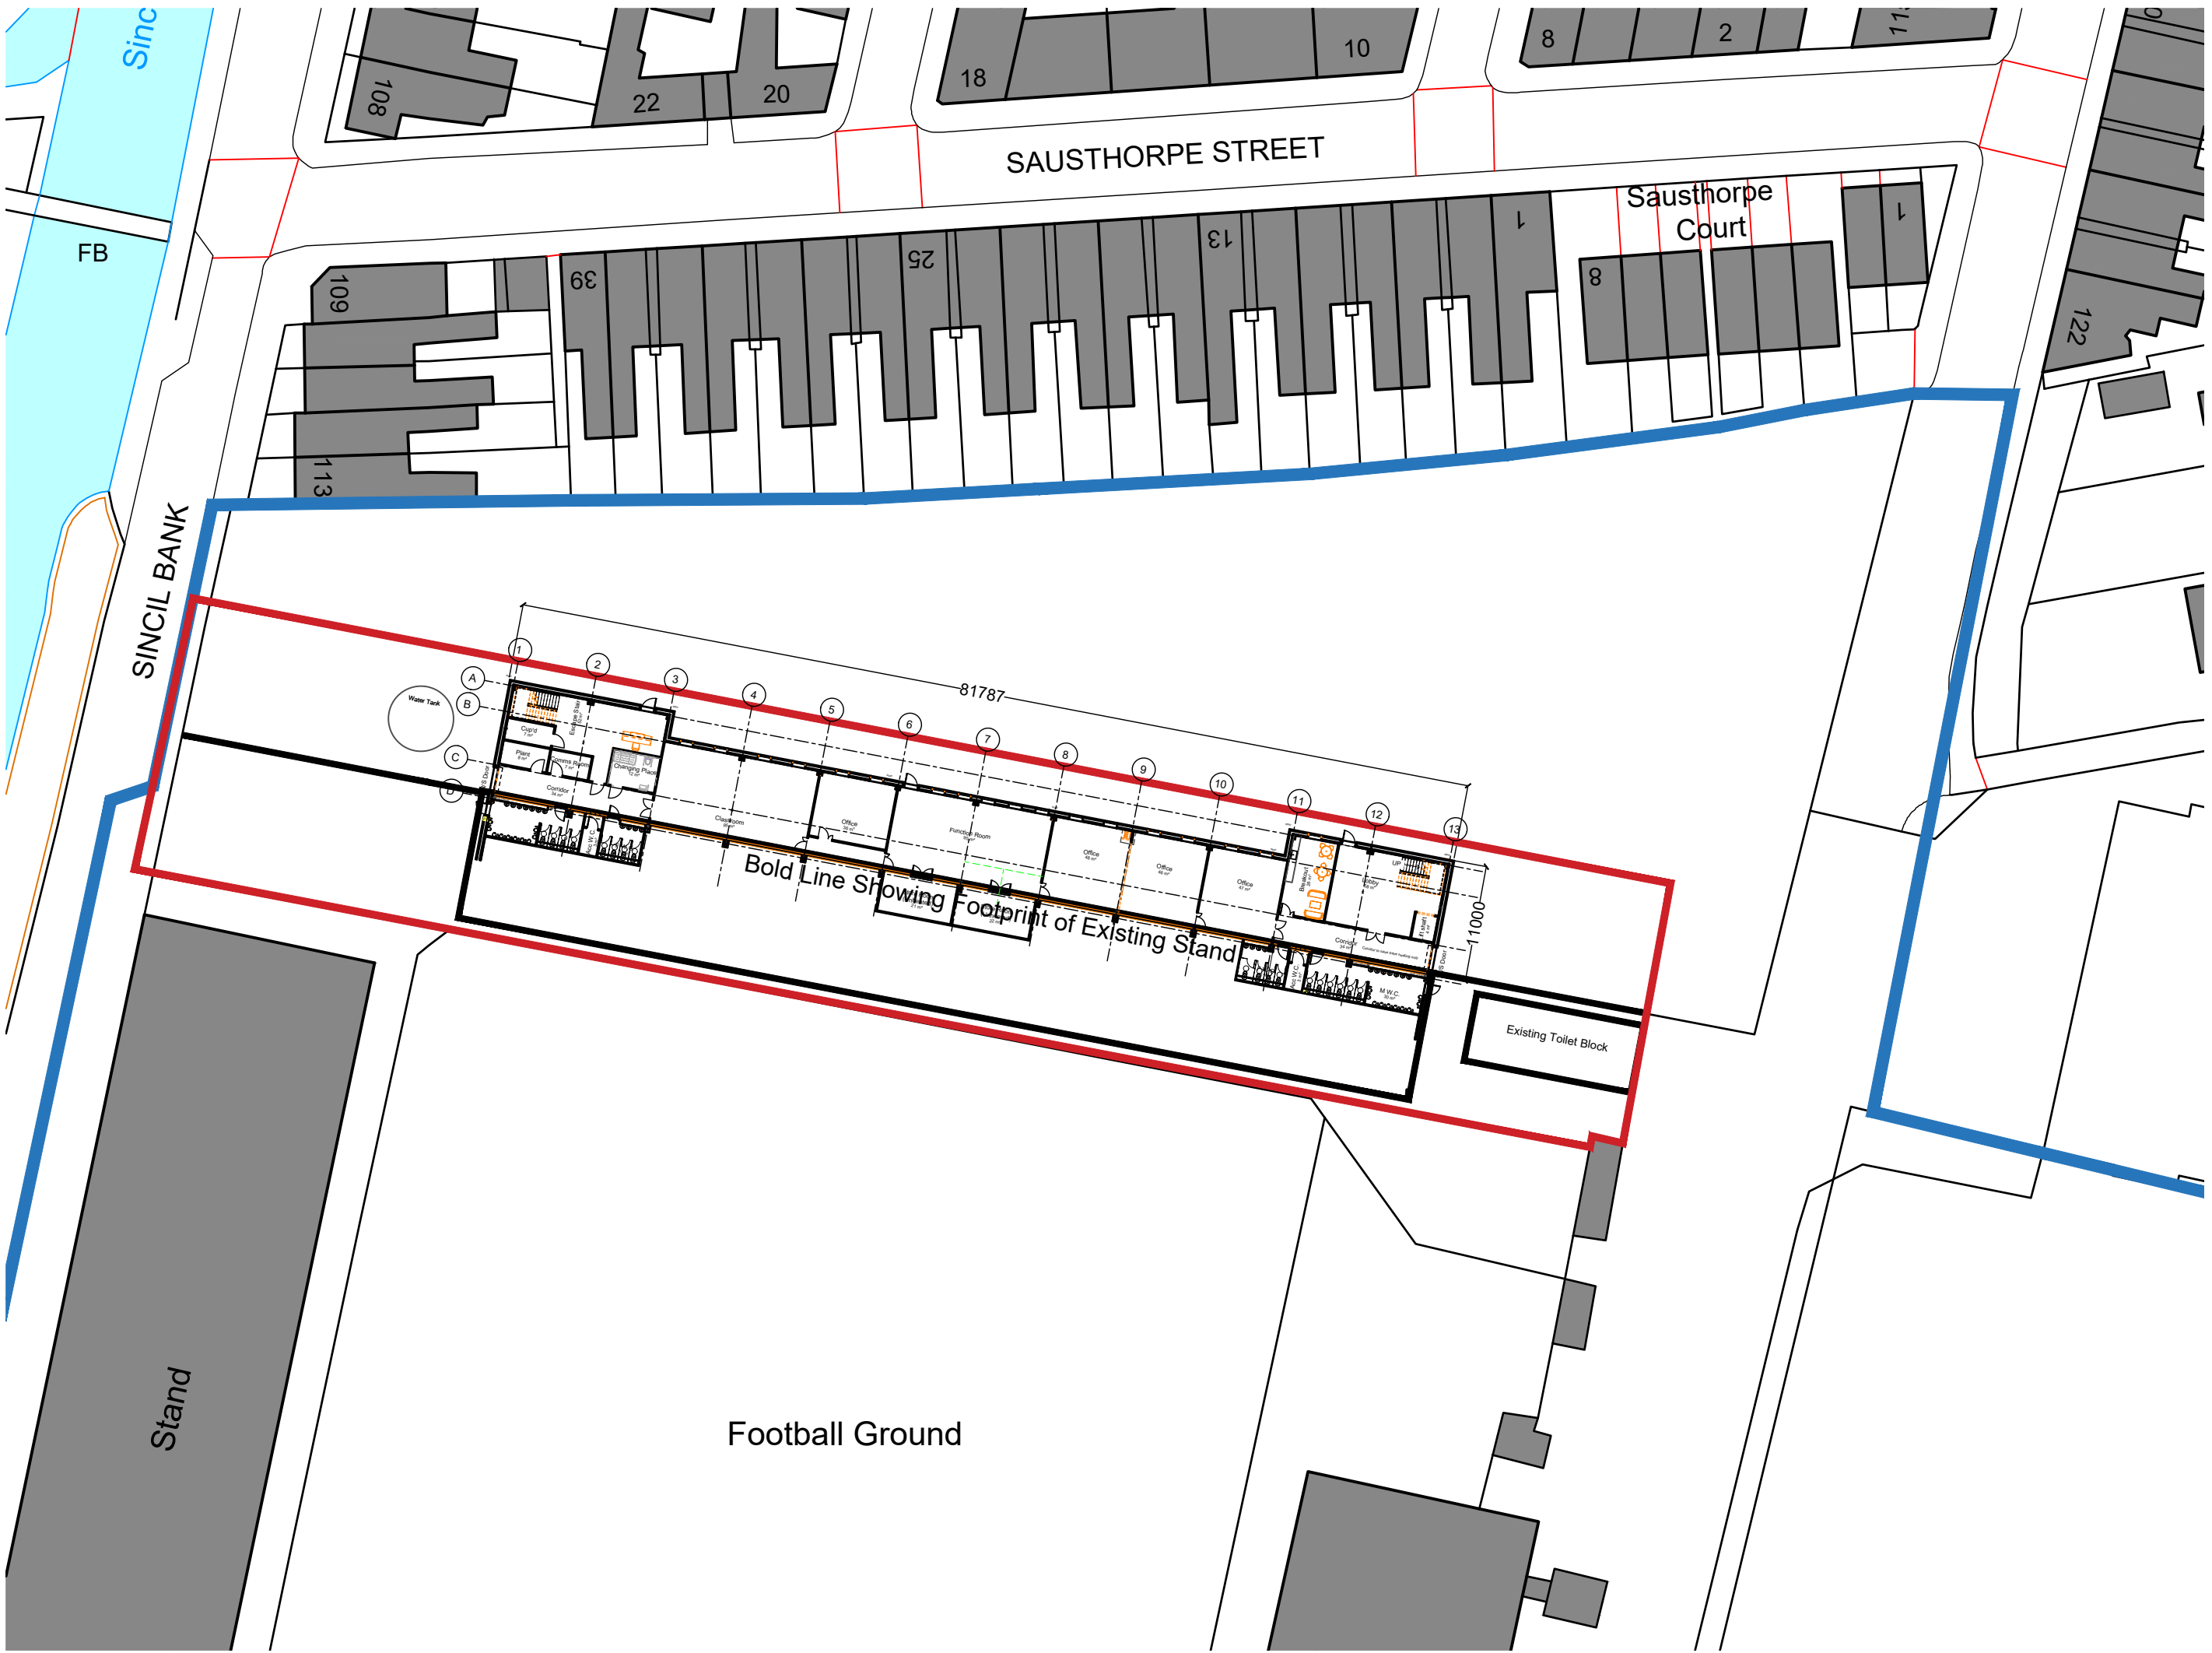

Rev	Description	Date

Client
Lincoln City Fc

Project
Stacey West Stand Extension

Drawing
Proposed Site Plan

Scale
1:500@A3

Drawn by
SJP

Checked by
[Signature]

Drawing Number
LCFC-LDM-XX-DR-A-0001

Revision
[Signature]