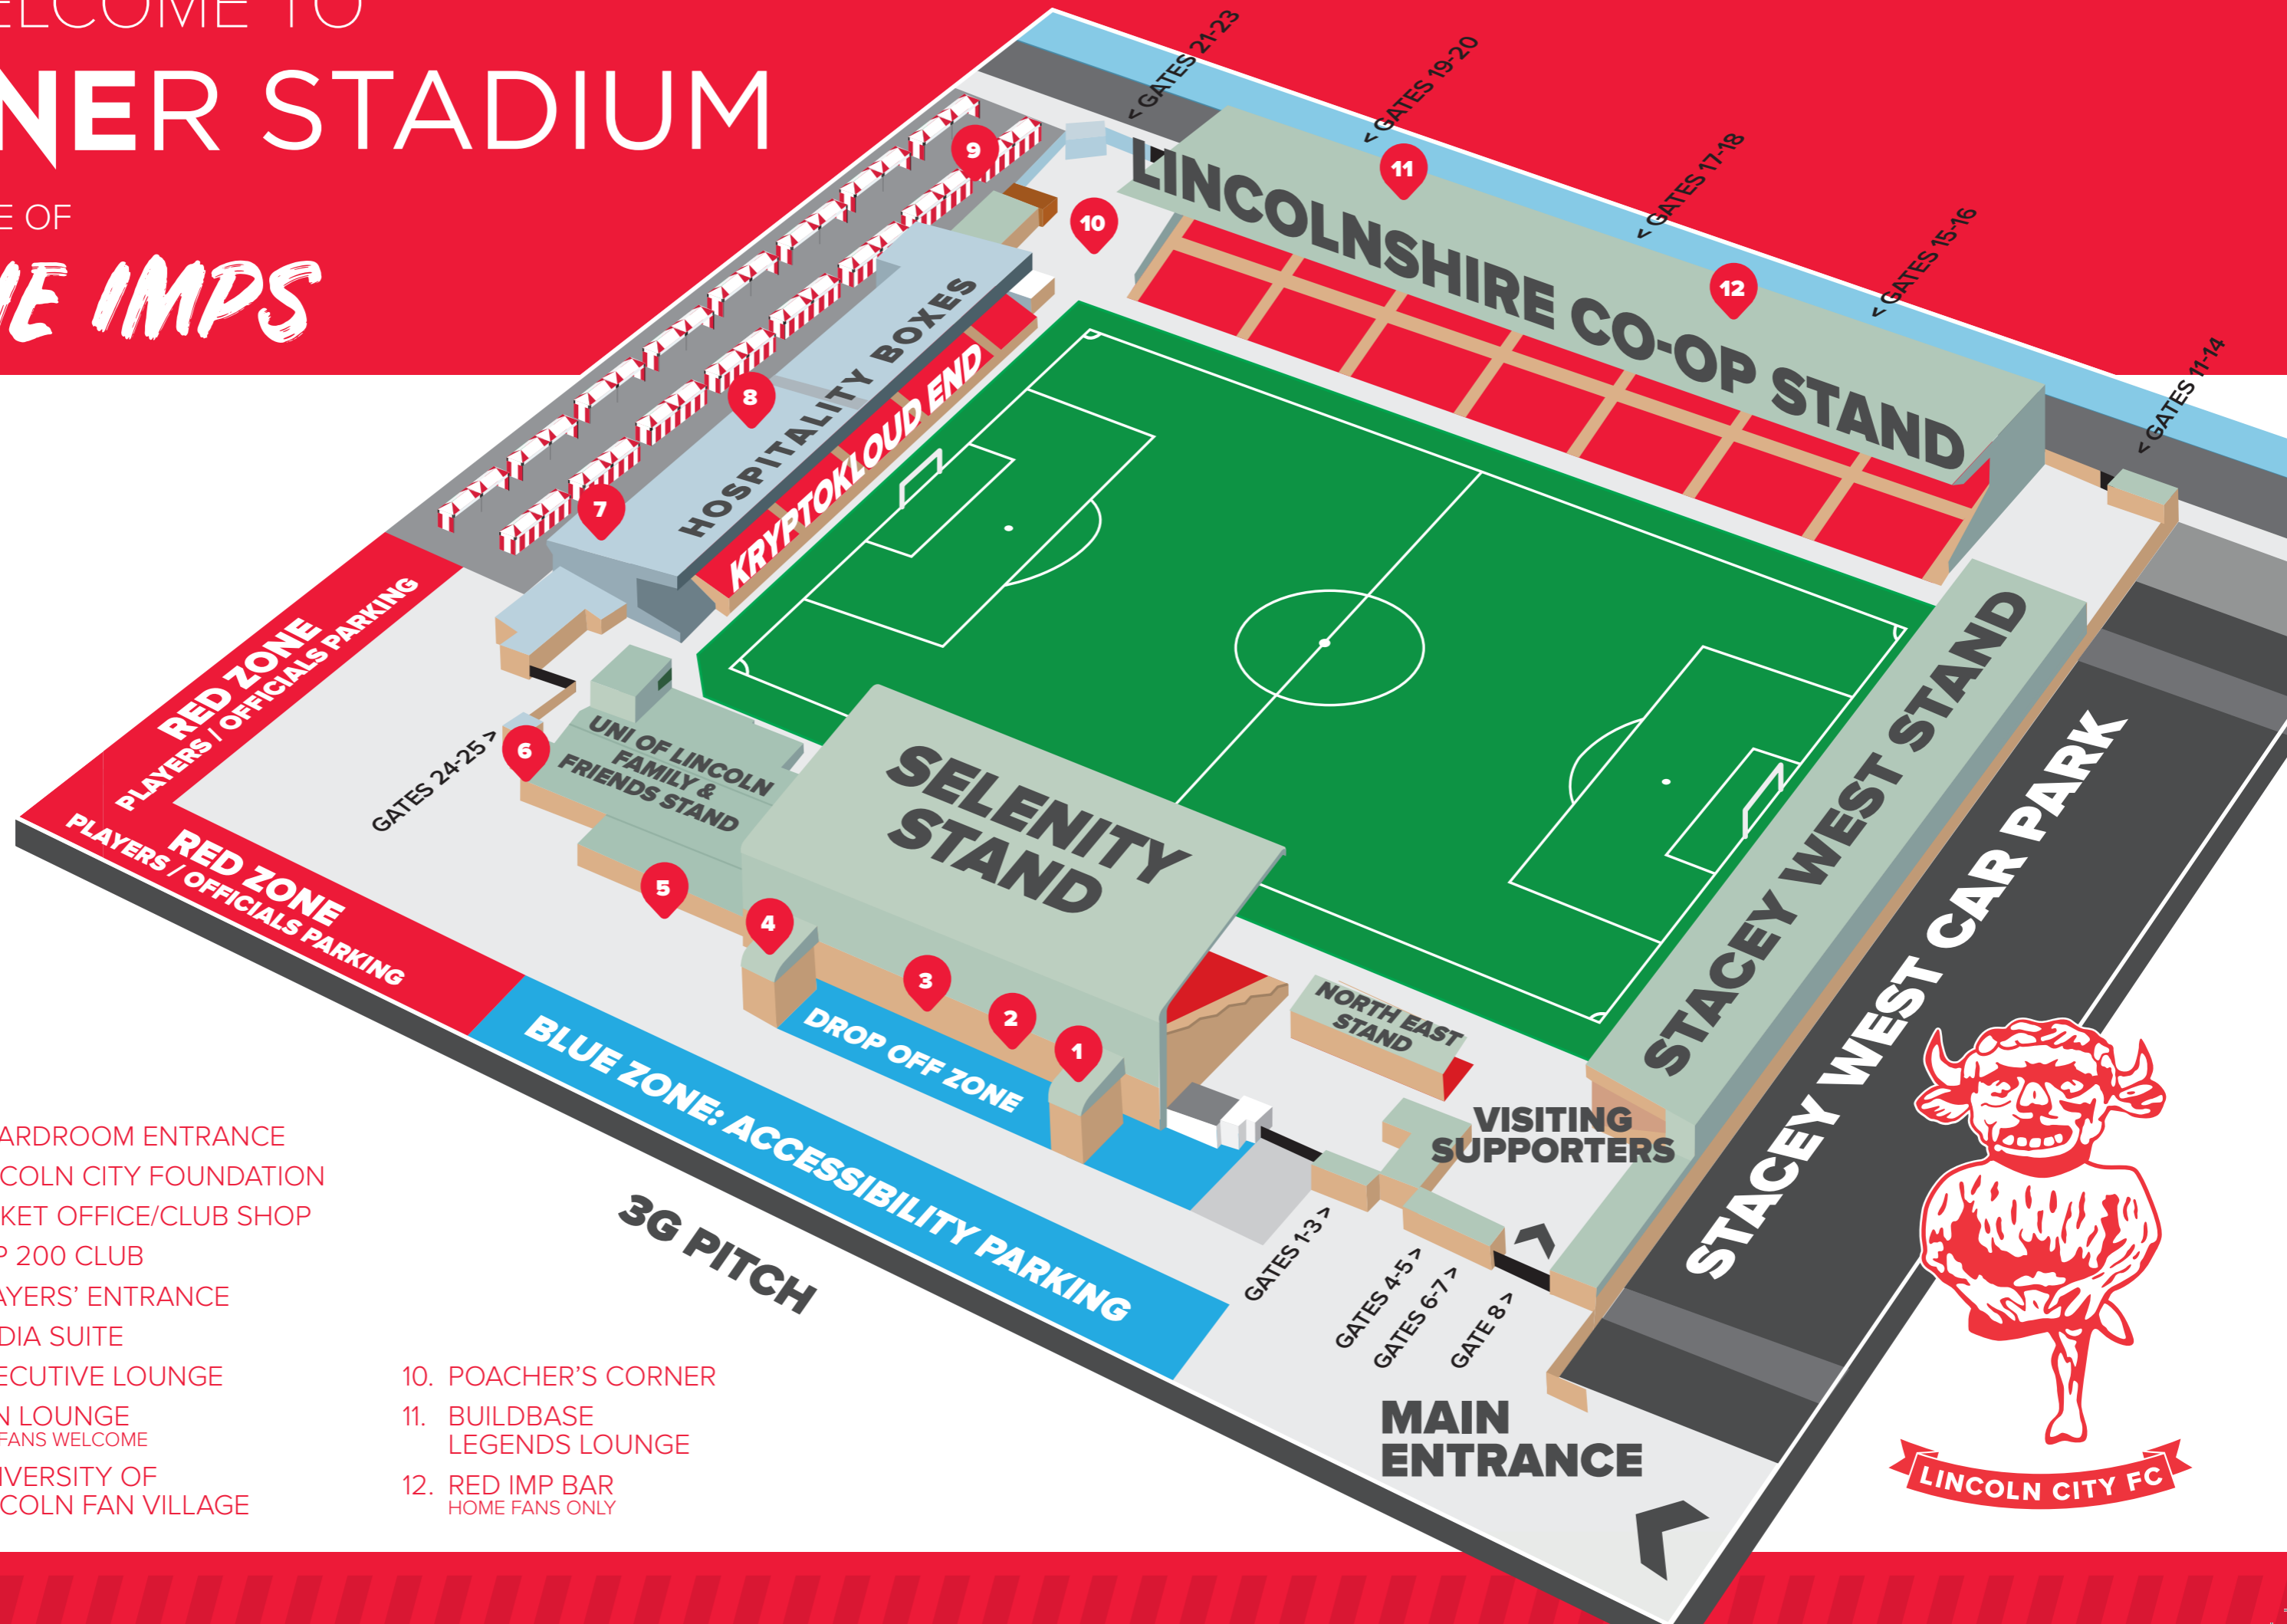

WELCOME TO LNER STADIUM

HOME OF

THE IMPS

- 1. BOARDROOM ENTRANCE
- 2. LINCOLN CITY FOUNDATION
- 3. TICKET OFFICE/CLUB SHOP
- 4. SRP 200 CLUB
- 5. PLAYERS' ENTRANCE
- 6. MEDIA SUITE
- 7. EXECUTIVE LOUNGE
- 8. FAN LOUNGE
ALL FANS WELCOME
- 9. UNIVERSITY OF
LINCOLN FAN VILLAGE

- 10. POACHER'S CORNER
- 11. BUILDBASE
LEGENDS LOUNGE
- 12. RED IMP BAR
HOME FANS ONLY